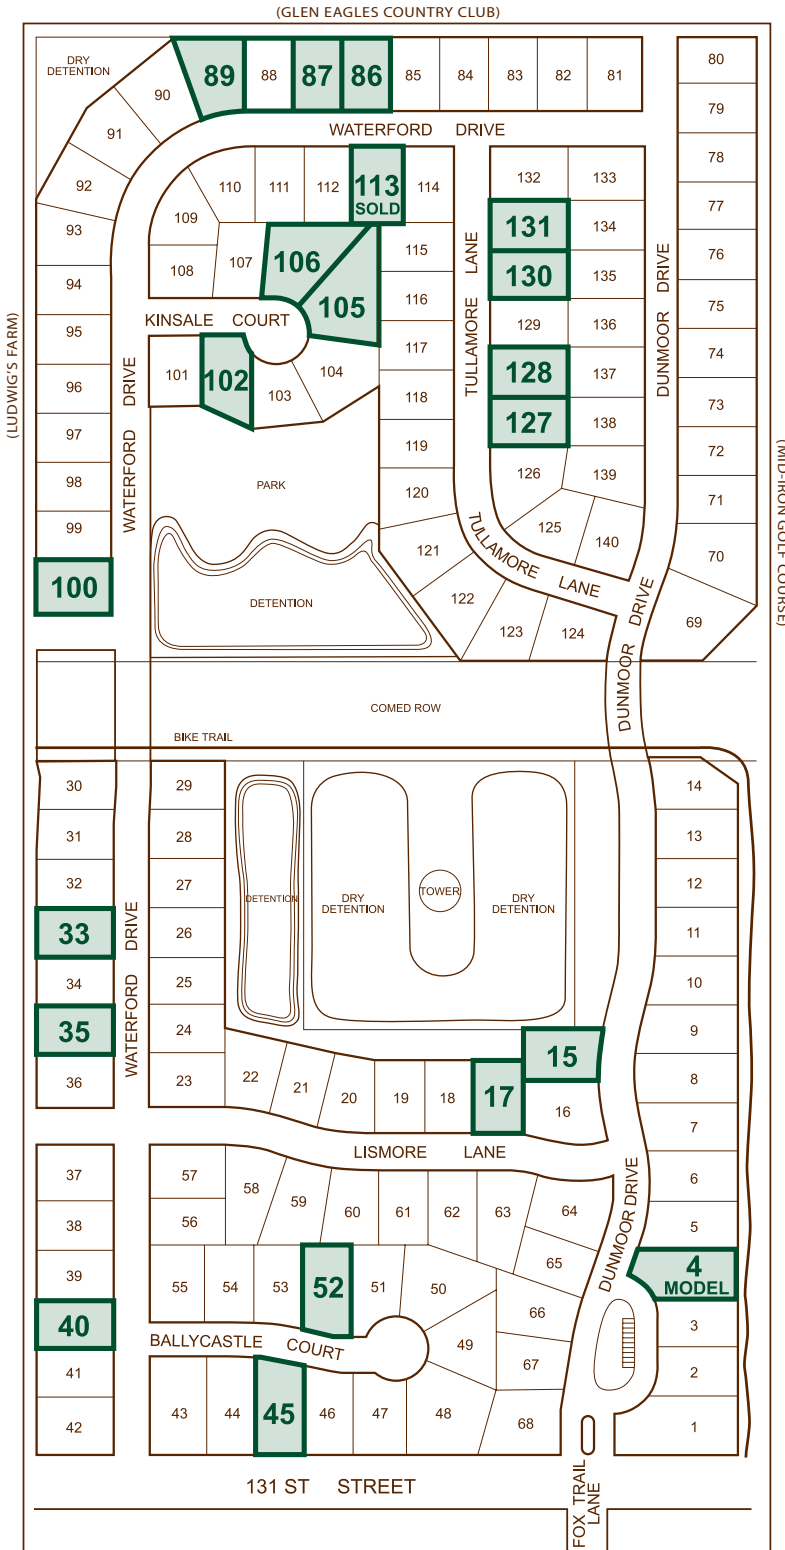

THE GLENS OF CONNEMARA

- Lemont -

SITE PLAN

LOT #	DESCRIPTION
4	MODEL
15	Look-Out
17	Standard
33	Standard
35	Standard
40	Look-Out
45	Standard
52	Cul-de-Sac Look-Out
86	Golf Course View
87	Golf Course View
89	Golf Course View Look-Out
100	Look-Out
102	Cul-de-Sac
105	Cul-de-Sac Look-Out
106	Cul-de-Sac
113	SOLD
127	Standard
128	Standard
130	Walk-Out
131	Walk-Out

castletown homes

630-257-2600

www.castletownhomes.com

NOTE: This simplified site plan is prepared only as a general guide and shall not be considered technically accurate. Refer to Plat of Survey in Sales Center for current details.